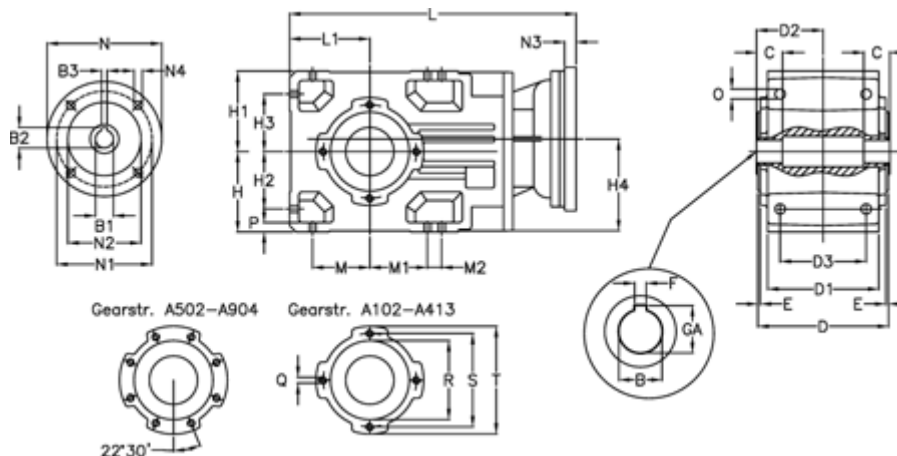

Article number: 29600103224230  
 Description: Bevel helical gearbox  
 A102UH30-32,2-P80B5

## Measures

B = 30	D3 = 75	H3 = 50.0	N1 = 165	S = 100
B1 = 19	Description = A102UH30-xx-P80 B5	H4 = 83.0	N2 = 130	T = 120
B2 = 21.8	E = 3.0	L = 302.0	N3 = 0	
B3 = 6	F = 8	L1 = 70	N4 = M10x12	
C = 18	GA = 33.3	M = 50.0	O = 9.5	
D = 117	H = 70	M1 = 50.0	P = 9	
D1 = 95	H1 = 70	M2 = 0	Q = M8x12	
D2 = 60.0	H2 = 50.0	N = 200	R = 80	